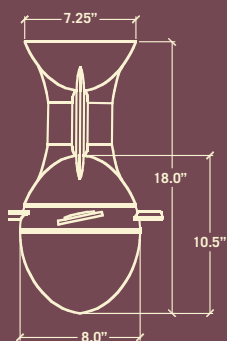

Shown with optional
opal glass light

ECLIPSE FAN

Ships in an 18" overall configuration
For optional down rods and slope adapter, see page 12

ENERGY INFORMATION 52" span at high speed		
AIRFLOW 5,684 Cubic feet per minute	ELECTRICITY USE 73 Watts (excludes lights)	AIRFLOW EFFICIENCY 78 Cubic feet per minute per watt