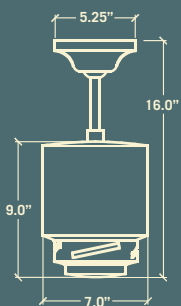

Optional hugger kit also available.

Shown with optional hugger kit and mica light

Shown with optional opal glass light

LAPA FAN

Includes 5" and 13" down rods, yielding 16" and 24" overall length
For optional down rods or hugger kit, see page 12