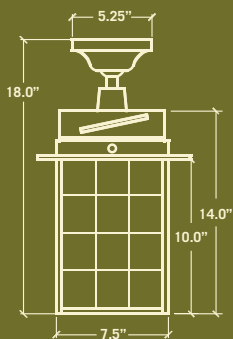

LIBRARY FAN

Includes 3" and 9" down rods, yielding 18" or 24" overall length
For optional down rods, see page 12

ENERGY INFORMATION 52" span at high speed		
AIRFLOW 5,951 <small>Cubic feet per minute</small>	ELECTRICITY USE 68 <small>Watts (excludes lights)</small>	AIRFLOW EFFICIENCY 88 <small>Cubic feet per minute per watt</small>