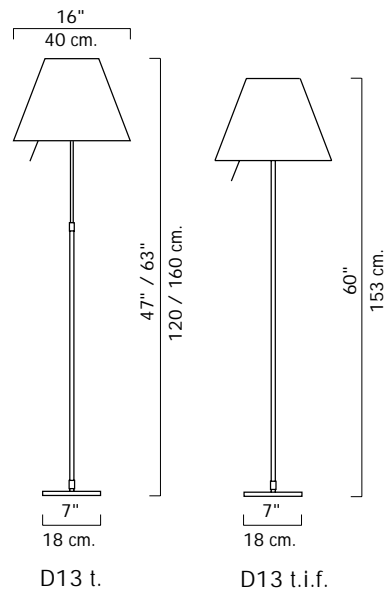

COSTANZA

Paolo Rizzatto 1986

Lampe d'argent
SIL/Paris: prize 1988

FLOOR

Body in aluminum.
Finish: natural aluminum.
Interchangeable folding shade
silkscreened in white, orange,
pistachio, blue, red.

D13 t. telescopic,
sensor dimmer
D13 t.i.f. fixed, on/off switch

D13/1

D13 t.

 100W A-19
soft white
medium base

 D13 t.i.f.

D13 t.i.f.

 150W A-21
soft white
medium base