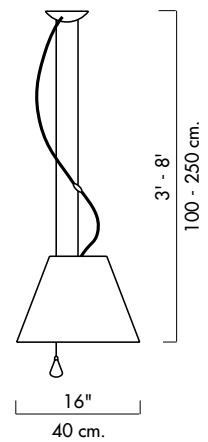

# COSTANZA

Paolo Rizzatto 1994

SUSPENSION

D13 sa.s.

White rosette, opaque chromium-plated steel counterweight.  
Interchangeable folding shade silkscreened in white, orange, pistachio, blue, red.

D13/1

 150W A-21  
soft white  
medium base