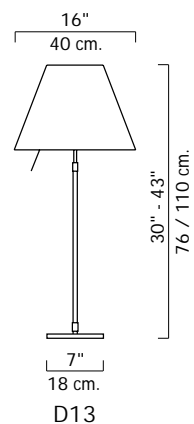

COSTANZA

Paolo Rizzatto 1986

Lampe d'argent
SIL/Paris: prize 1988

TABLE

Body in aluminum.
Finish: natural aluminum.
Interchangeable folding shade
silkscreened in white, orange,
pistachio, blue, red.

D13 telescopic,
sensor dimmer
D13 i.f. fixed, on/off switch