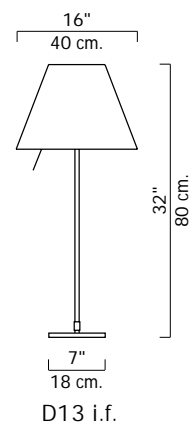

COSTANZA

Paolo Rizzatto 1986

Lampe d'argent
SIL/Paris: prize 1988

TABLE

Body in aluminum.
Finish: natural aluminum.
Interchangeable folding shade
silkscreened in white, orange,
pistachio, blue, red.

D13 telescopic,
sensor dimmer
D13 i.f. fixed, on/off switch