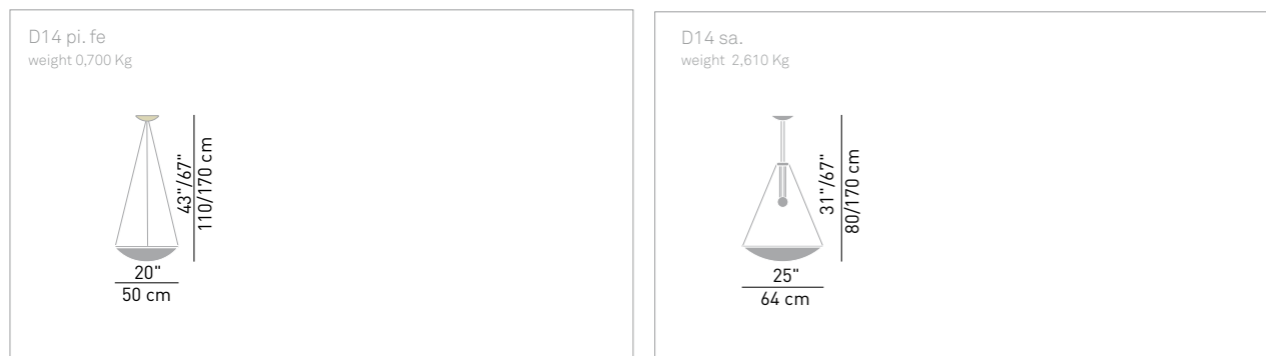

TRAMA

D14

<p>Lamp D14 a.</p> <ul style="list-style-type: none"> 3x100W IAA E27 3x100W HSGST E27 3x23W FBT E27 	<p>Lamp D14 a.fe.</p> <ul style="list-style-type: none"> 55W FSC T5 2GX13 	<p>Lamp D14</p> <ul style="list-style-type: none"> 300W HDG R7s 230W HDG R7s energy saver 	<p>Lamp D14 sa.</p> <ul style="list-style-type: none"> 300W HDG R7s 230W HDG R7s energy saver 	<p>Lamp D14 a.pi.</p> <ul style="list-style-type: none"> 3x60W IAA E27 3x20W FBT E27 	<p>Lamp D14 a.pi.fe</p> <ul style="list-style-type: none"> 55W FSC T5 2GX13 	<p>Lamp D14 pi.</p> <ul style="list-style-type: none"> 300W HDG R7s 230W HDG R7s energy saver 	<p>Lamp D14 pi.fe</p> <ul style="list-style-type: none"> 55W FSC T5 2GX13
--	--	---	---	--	--	---	--

Materials
aluminium body weft-silkscreened polycarbonate diffuser pyrex glass for safety

Structure finishes
 alu

Diffusor finishes
 white

Note
two magnets hold the diffuser for allowing easy opening in applique version