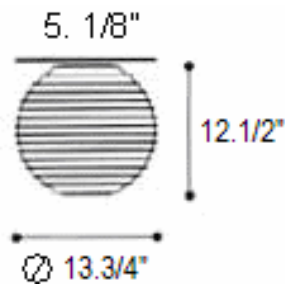

MODULO PL35

DESIGN R. TOSO, N. MASSARI & ASSOCIATES

DESCRIPTION: Ceiling mounted, hand blown, ribbed glass diffuser provides diffused illumination in addition to a soft downlight. Clear outer bands of glass are highlighted by the incandescent light source.

Extensive family of companion pendant, wall, table and floor designs available.

CONSTRUCTION: Ceiling mounts cleanly to a 4" octagonal junction box with no visible hardware.

LIGHT SOURCE: 1 x 100 watt, incandescent, A-19, medium base (provided)

FINISH: Painted Titanium

GLASS COLOR: Gloss White

NET WEIGHT: 12 lbs.

Leucos USA, Inc.
11 Mayfield Avenue
Edison, NJ 08837
Tel: 732-225-0010
Fax: 732-225-0250
www.leucos.com