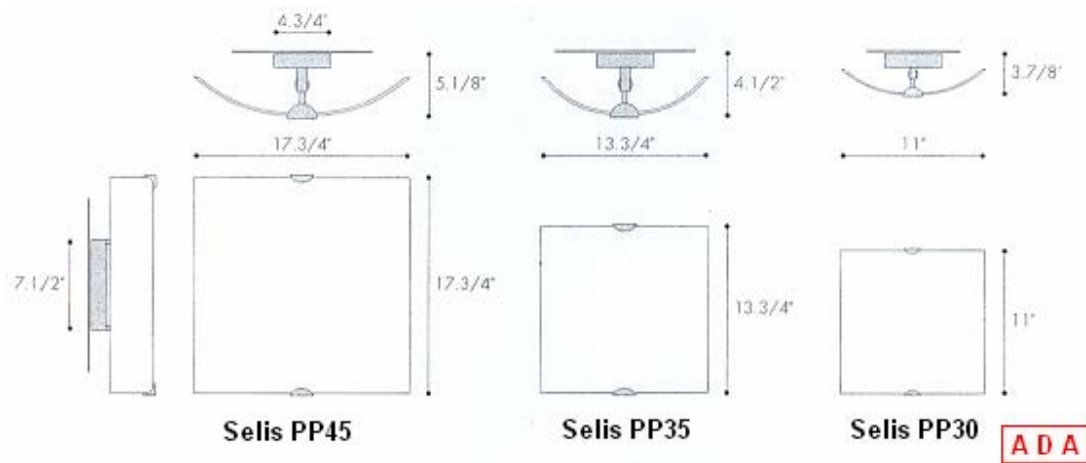

SELIS PP30-PP35-PP45 Wall-Ceiling

DESIGN R. TOSO - N. MASSARI

SATIN WHITE
(TH)

SATIN AMBER

GLOSS WHITE WITH CRYTAL BANDS ON TOP AND BOTTOM

- DESCRIPTION:** Wall or ceiling fixture, available in 3 sizes and 3 color finishes, provides diffused ambient light as well as a soft glow through its curved hand blown Murano glass diffuser. Selis PP30 is ADA compliant. Companion pendant version also available.
- CONSTRUCTION:** Metal mounting brackets support the hand blown Murano glass diffuser. Back plate mounts directly to a standard 4" octagonal junction box.
- LIGHT SOURCE:**
 1 x 100 watt, incandescent, A-19 medium base (provided)
 2 x 13 watt, fluorescent, recessed contact (not provided)
 1 x 200 watt, halogen T3-RSC (provided) – *for wall mount only*
- FINISH:** Mounting brackets available in Polished Chrome or 24K Gold Plated
- GLASS COLOR:**
Selis PP30-PP35-PP45 - Satin White or Satin Amber, triple layer, Murano glass diffuser
Selis PP30/T-PP35/T-PP45/T - Satin White or Satin Amber, single layer, slumped glass diffuser
Selis PP30/TH-PP35/TH-PP45/TH - Gloss White with Clear Bands, single layer, slumped glass diffuser
- NET WEIGHT:** 10 lbs.