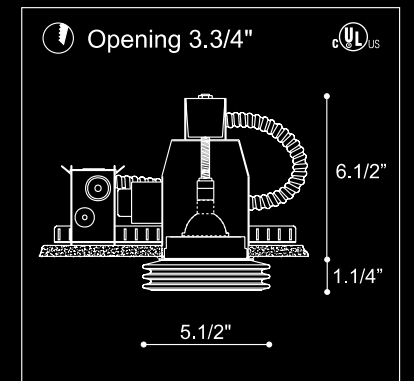

# D I S K

DESIGN R. TOSO - N. MASSARI & ASSOCIATES

C/B : crystal

B : satin white

Semi-recessed fixture available in crystal with inside frost or satin white glass trim. Also available as pendants.

Technical data available on pages 32/40