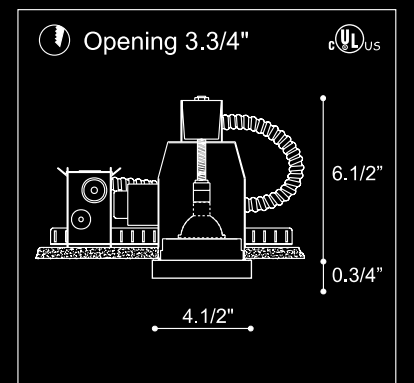

C - crystal

Semi-recessed fixture available in 7 glass colors: crystal, satin white, rose, aquamarine, pale blue, cobalt blue and jade green.

Technical data available on pages 32/40