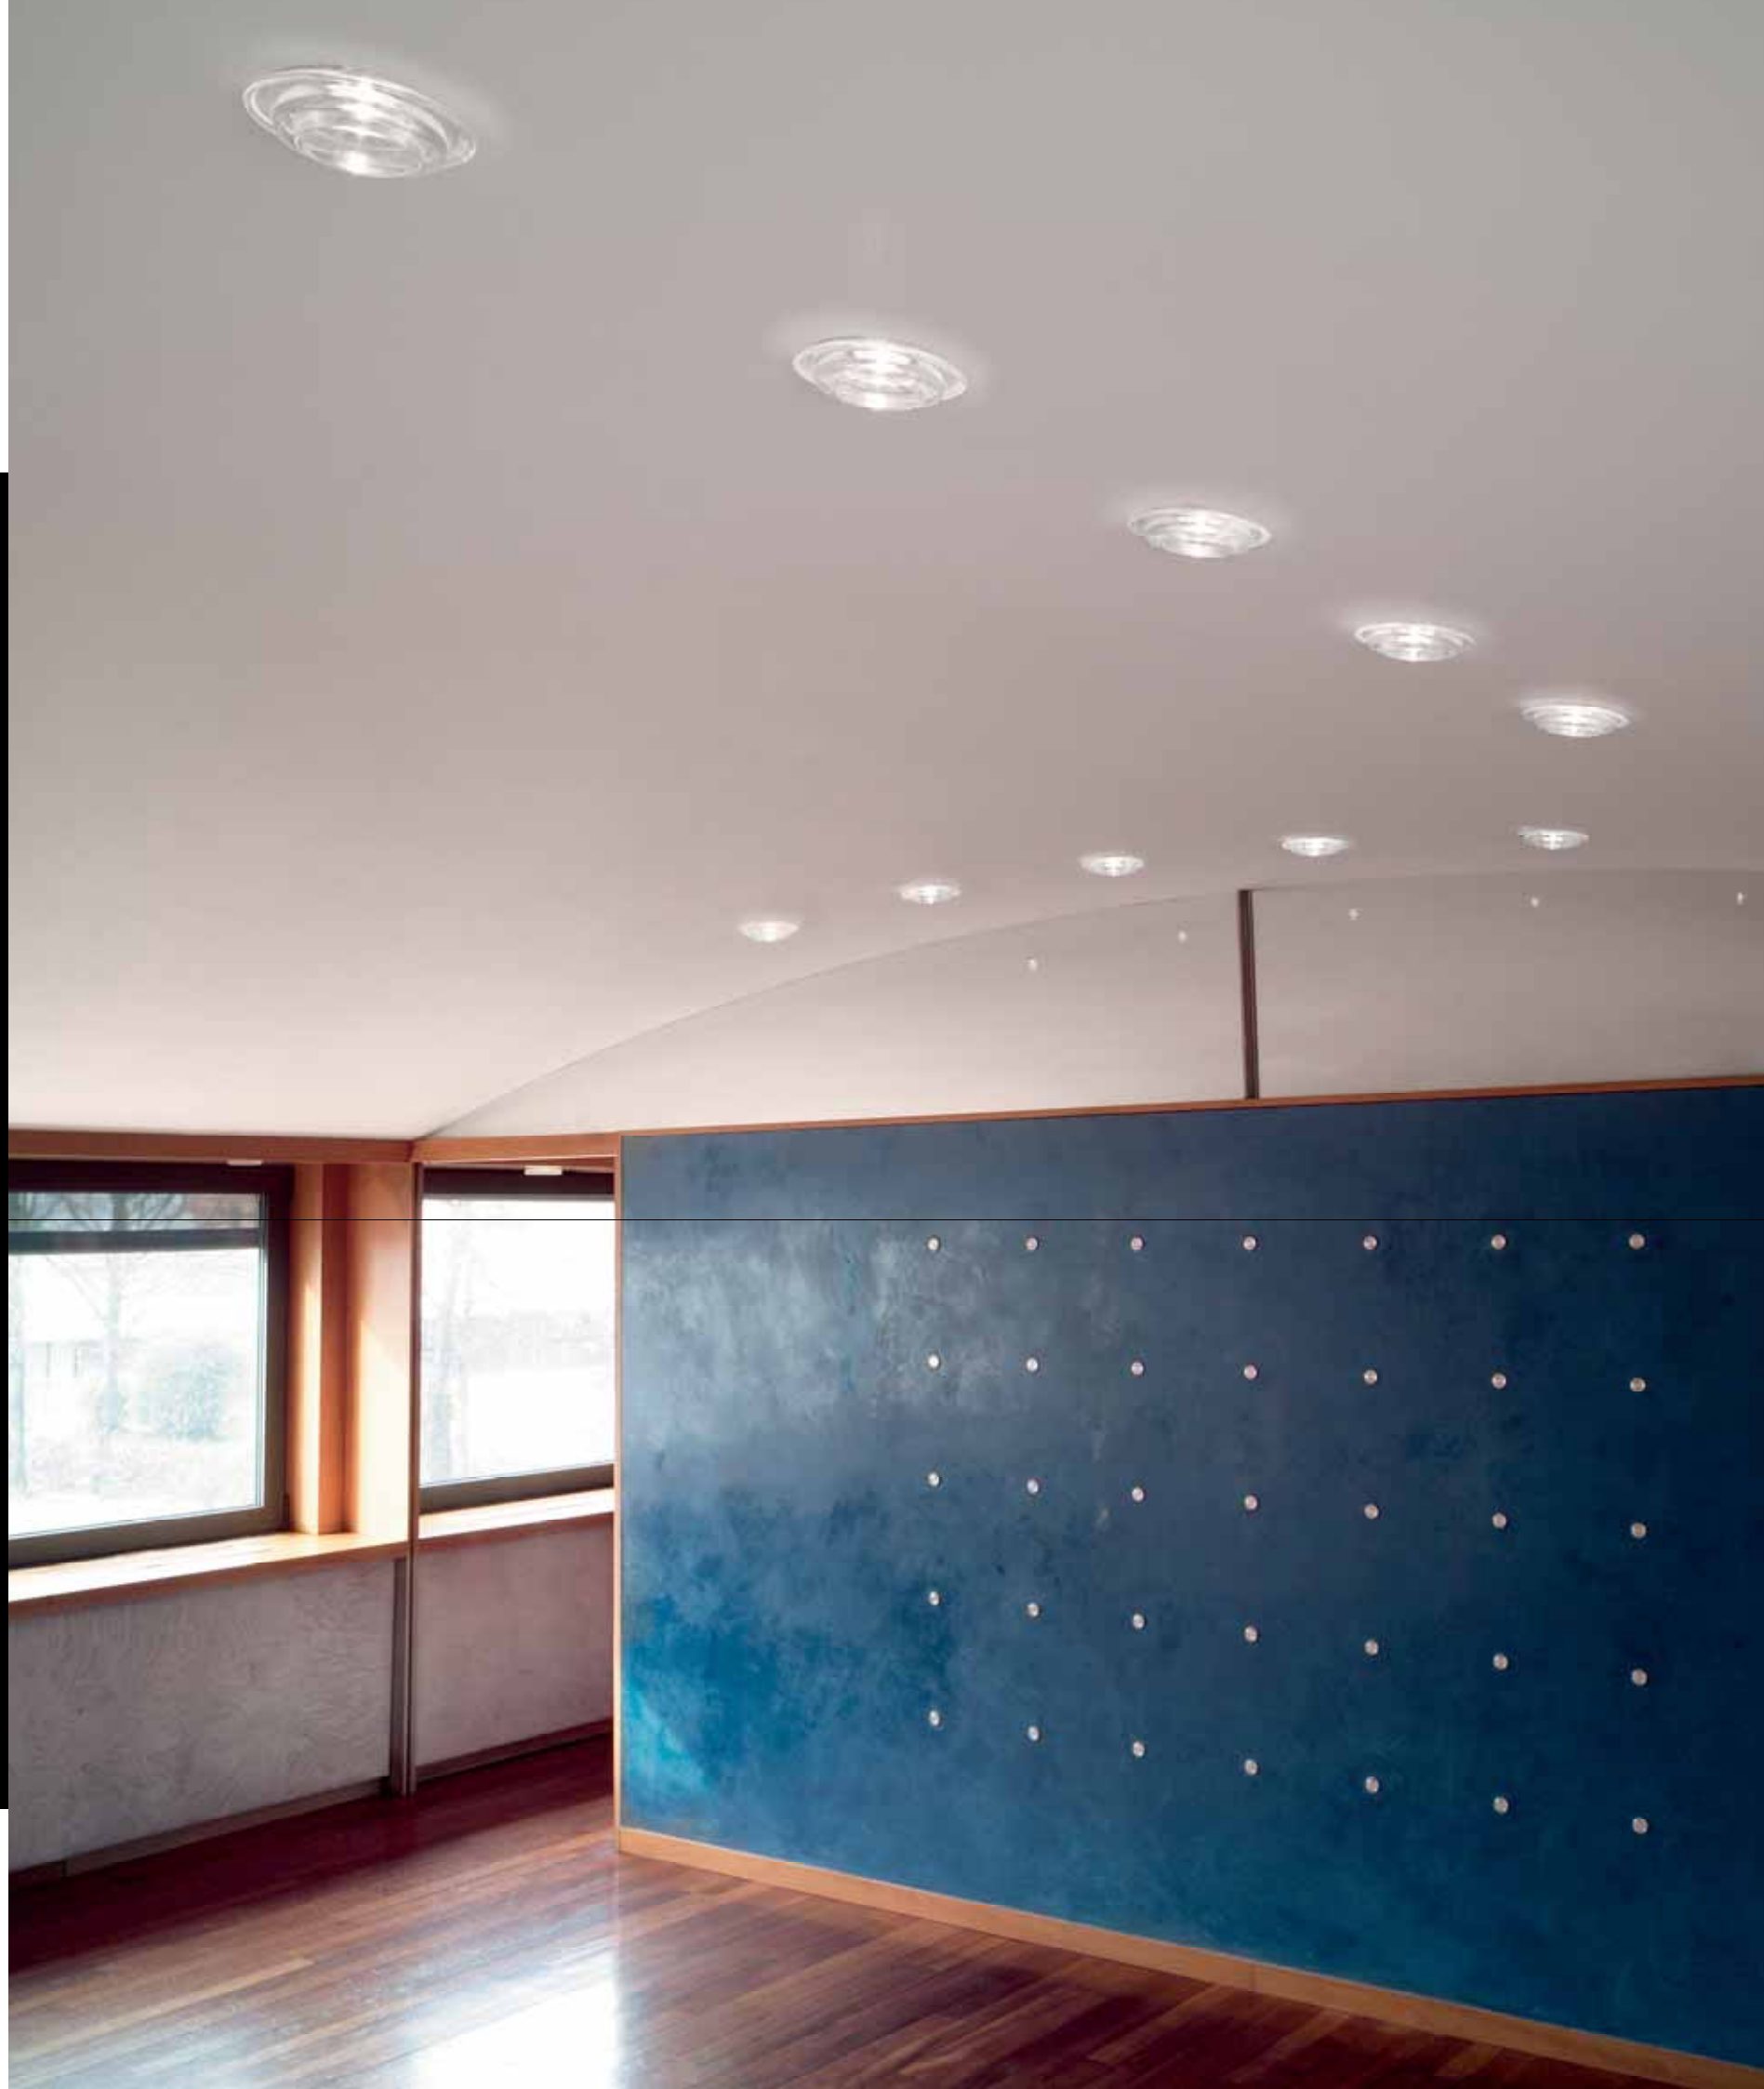

S U N

DESIGN R. TOSO - N. MASSARI & ASSOCIATES

C- crystal

B - satin white

Semi-recessed fixture available with crystal or satin white trim.

Technical data available on pages 32/40