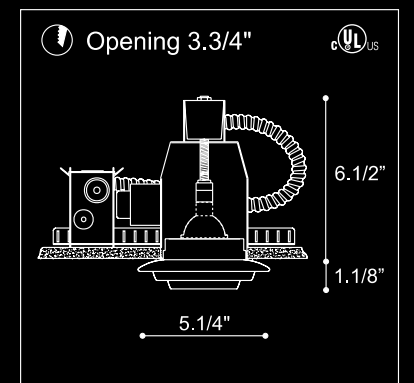

S U N

DESIGN R. TOSO - N. MASSARI & ASSOCIATES

C- crystal

B - satin white

Semi-recessed fixture available with crystal or satin white trim.

Technical data available on pages 32/40