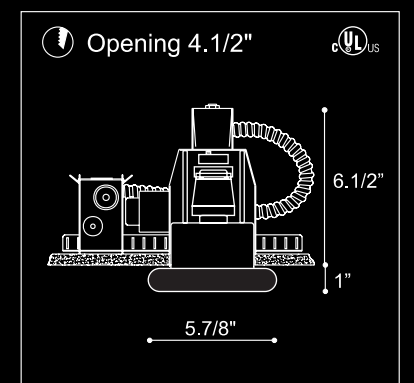

V A N
DESIGN ROBERTO PAMIO

B - satin white

C - crystal

Q - pale blue

Semi-recessed fixture available in 4 glass colors: crystal, satin white, pale blue and amethyst.

M - amethyst

Technical data available on pages 32/40