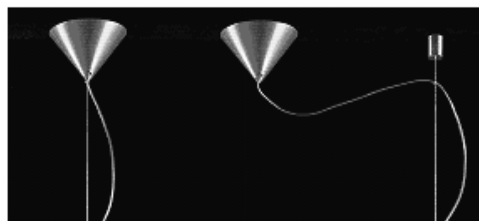

MODULO S15-S22-S31
 DESIGN R. TOSO, N. MASSARI & ASSOCIATES

Standard
Suspension

Swag Kit
Suspension

DESCRIPTION: Conical shaped, ribbed glass diffuser, available in 3 sizes, highlight this design. Incandescent light sources provide down light and diffused illumination through this hand blown, white and clear layered glass pendant.
 Companion wall, table, floor, pendant, and ceiling designs also available.

CONSTRUCTION: Glass diffusers are suspended with cable and single clear cord to a cone-shaped, brushed nickel canopy that mounts to a standard 4" octagonal junction box. 10' of cord/cable is standard, but additional length is available upon request. A ceiling support for "Swag" application is available. Detailed swag information is available separately.

LIGHT SOURCE: S15: 1 x 60 watt, incandescent, G16 1/2 Candelabra base (provided)
 S22-S31: 1 x 100 watt, incandescent, A-19, medium base (not provided)

FINISH: Brushed Nickel

GLASS COLOR: Gloss White

NET WEIGHT: S15: 5 lbs. / S22: 7 lbs. / S31: 11 lbs.