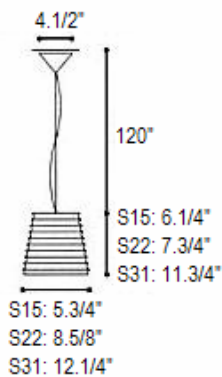

MODULO S15-S22-S31
 DESIGN R. TOSO, N. MASSARI & ASSOCIATES

Standard
Suspension

Swag Kit
Suspension

DESCRIPTION: Conical shaped, ribbed glass diffuser, available in 3 sizes, highlight this design. Incandescent light sources provide down light and diffused illumination through this hand blown, white and clear layered glass pendant.
 Companion wall, table, floor, pendant, and ceiling designs also available.

CONSTRUCTION: Glass diffusers are suspended with cable and single clear cord to a cone-shaped, brushed nickel canopy that mounts to a standard 4" octagonal junction box. 10' of cord/cable is standard, but additional length is available upon request. A ceiling support for "Swag" application is available. Detailed swag information is available separately.

LIGHT SOURCE: S15: 1 x 60 watt, incandescent, G16 1/2 Candelabra base (provided)
 S22-S31: 1 x 100 watt, incandescent, A-19, medium base (not provided)

FINISH: Brushed Nickel

GLASS COLOR: Gloss White

NET WEIGHT: S15: 5 lbs. / S22: 7 lbs. / S31: 11 lbs.