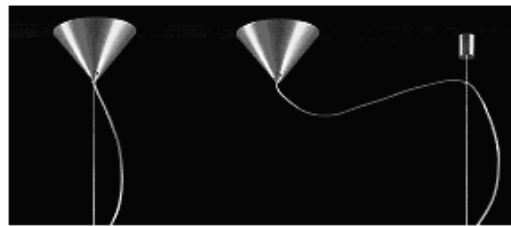

ONY S - S2

Design R. Toso - N. Massari & Associates

Additional Canopy Mount Options

ONY S - S3

ONY S - L2

ONY S - L3

Standard Canopy
for ONY S2

Swag Kit option
for ONY S2

- DESCRIPTION:** Small scale pendant with hand poured glass diffuser that provides downward and diffused light. Two glass options and multiple canopy mounts are offered. Companion recessed downlights are also available.
- CONSTRUCTION:** The glass diffuser is secured to the lower canopy with a twist and lock mechanism. The suspension is offered with 120'' clear, field adjustable cord and the matching top canopy mounts to a standard 4'' octagonal junction box. Detailed swag information is available separately.
- LIGHT SOURCE:** 1 x 60 watt G9 / 120 Volt / Frosted Halogen (Provided)
- FINISHES:** S / S2: Polished Chrome or Brushed Nickel
S-S3 / S-L2 / S-L3: Polished Chrome
- GLASS COLOR:** Satin White
Crystal with Frosted Center
- NET WEIGHT:** 7 lbs.