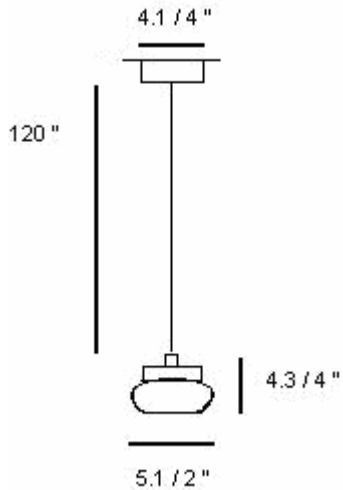

ONY S - S2

Design R. Toso - N. Massari & Associates