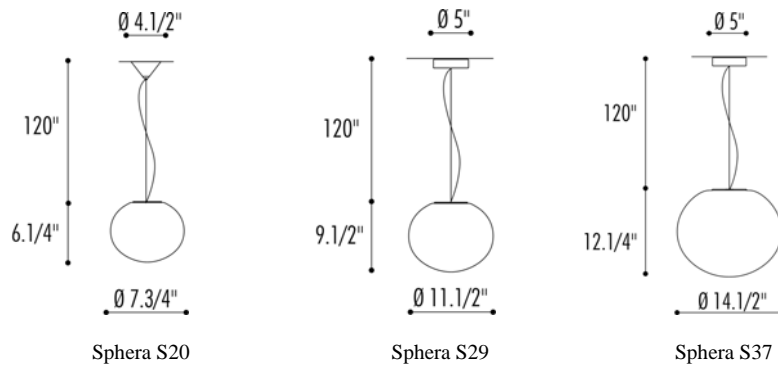

SPHERA S20 - S29 - S37 pendant

Design MatteoThun

DESCRIPTION: A slightly flattened oval highlights this simple glass design that floats off the ceiling and provides diffused illumination from an incandescent light source. A flush ceiling mount is available, in addition to two different size suspensions. Companion table, floor and wall sconces are available.

CONSTRUCTION: A round canopy in brushed nickel attaches to a standard 4'' junction box. 10' of adjustable cord and cable support the blown-glass diffuser.

LIGHT SOURCE:
S29: 100 watt, Incandescent, A-19 (Provided)
S37: 100 watt, Incandescent, A-19 (Provided)
S20: 60 watt, Incandescent, G16.5 Candelabra Base (Provided)

GLASS COLOR: Satin White

NET WEIGHT:
S37: 10 lbs.
S29: 7 lbs.
S20: 5 lbs.

Leucos USA, Inc.
11 Mayfield Avenue
Edison, NJ 08837
Tel: 732-225-0010
Fax: 732-225-0250
www.leucos.com