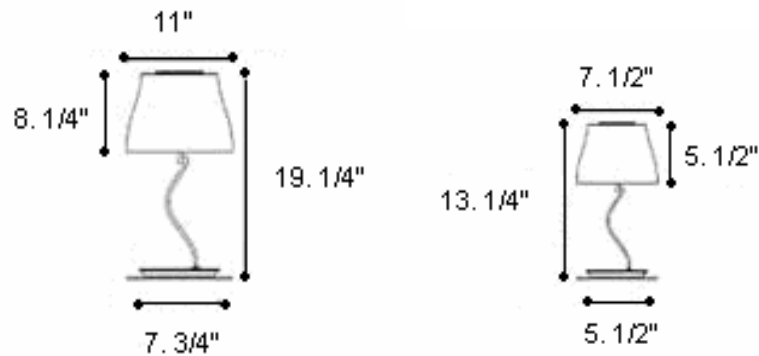

CIRCE T19-T28

Design R. TOSO N. MASSARI & ASSOCIATES

Circe T28

Circe T19

- DESCRIPTION:** A striking lamp design in polished chrome or gold with whimsical twirled stem and a hand-blown glass shade available in 6 colors and 2 sizes. Companion wall, pendant, and floor designs are available.
- CONSTRUCTION:** An incandescent light source provides downward and diffused illumination from beneath the hand-blown glass shade. An On/Off switch is provided on a black cord.
- LIGHT SOURCE:** T19: 1x 60 watt, Incandescent, G-16 1/2 candelabra base, (Provided)
T28: 1x 100 watt, Incandescent, A-19 medium base, (Provided)
- GLASS COLOR:** T19: Gloss White, Satin White, Gloss Amber, Satin Amber, White Zebra Striped, White with Multi-color Murrine, Gloss Orange
T28: Gloss White, Satin White, Gloss Amber, Satin Amber, White Zebra Striped, White with Multi-color Murrine
- NET WEIGHT:** T19: 15 lbs.
T28: 18 lbs.