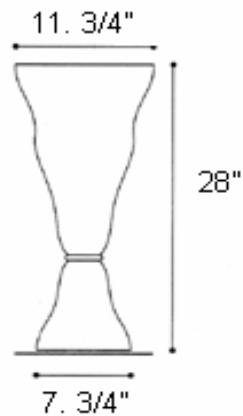

VIVIA T table

DESIGN R. TOSO, N. MASSARI & ASSOCIATES

- DESCRIPTION:** Large-scale, striking table lamp with black glass base embedded with gold leaf. The large top diffuser is available in several, unique glass color finishes and styles.
Companion wall and pendant designs available.
- CONSTRUCTION:** The black glass base, which is weighted, supports the large mouth blown glass diffuser. Upward and diffused illumination is provided by the incandescent light source. An on/off switch is provided on the black cord.
- LIGHT SOURCE:** 1 x 100 watt, incandescent, A-19, medium base (provided)
- FINISH:** Ring detail above the base:
Polished Chrome or Polished Gold (24K gold plated)
- GLASS COLOR:** Base: Embedded gold-leaf black
Diffuser: Satin White, Satin Amber, Amber Spotted, White Striped
- NET WEIGHT:** 16 lbs.