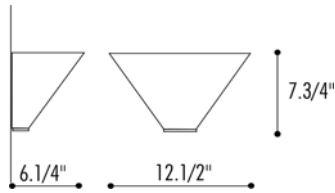

SOLARIS wall P32-P44

Design R. Toso -N.Massari & Associates

SOLARIS P32

SOLARIS P44

SOLARIS P44

SOLARIS P32

SOLARIS P44

- DESCRIPTION:** Ribbed glass wall sconce highlighted by an interior iridescent finish. The glass diffuser is available in 4 glass finishes. Companion ceiling and suspension designs available.
- CONSTRUCTION:** Metal back plate mounts to a standard 4" octagonal junction box. Rounded chrome detail at the bottom, cleanly holds the ribbed glass diffuser.
- LIGHT SOURCE:** 1 x 100 watt, incandescent, A-19, medium base (provided)
- FINISHES:** Polished Chrome
- GLASS COLOR:** Opal White
Green
Periwinkle Blue
Black
All of the above have an interior iridescent finish
- NET WEIGHT:** P32: 5 lbs.
P44: 9 lbs.