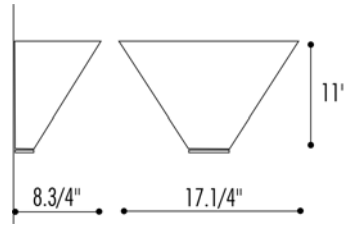

SOLARIS wall P32-P44

Design R. Toso -N.Massari & Associates

SOLARIS P32

SOLARIS P44

SOLARIS P44

SOLARIS P32

SOLARIS P44

- DESCRIPTION:** Ribbed glass wall sconce highlighted by an interior iridescent finish. The glass diffuser is available in 4 glass finishes. Companion ceiling and suspension designs available.
- CONSTRUCTION:** Metal back plate mounts to a standard 4" octagonal junction box. Rounded chrome detail at the bottom, cleanly holds the ribbed glass diffuser.
- LIGHT SOURCE:** 1 x 100 watt, incandescent, A-19, medium base (provided)
- FINISHES:** Polished Chrome
- GLASS COLOR:** Opal White
Green
Periwinkle Blue
Black
All of the above have an interior iridescent finish
- NET WEIGHT:** P32: 5 lbs.
P44: 9 lbs.