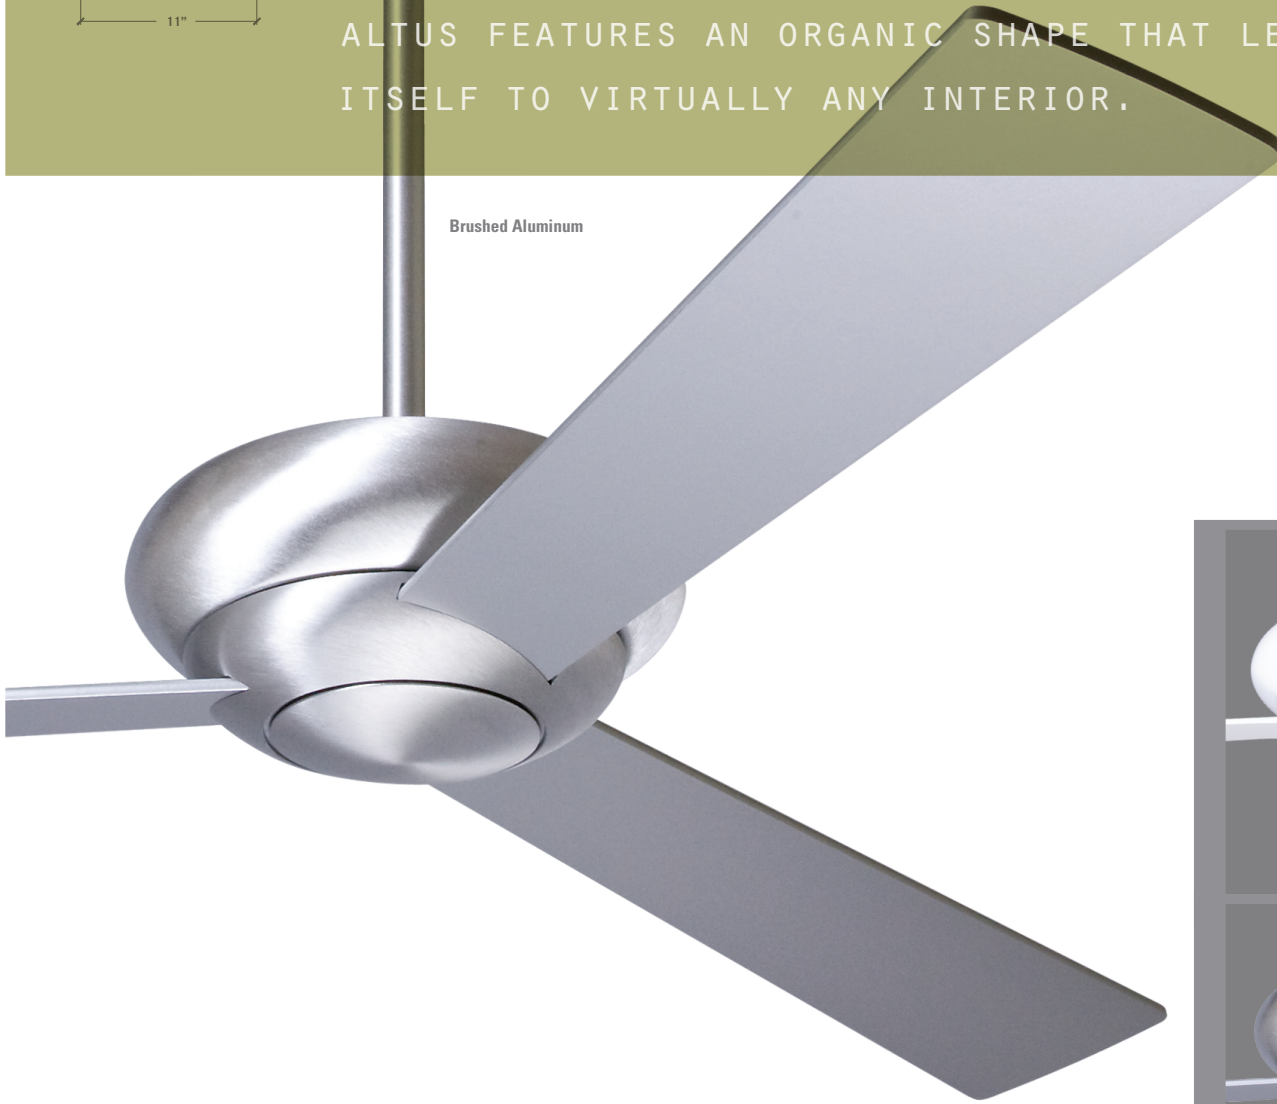

THE ALTUS FAN IS AN EXAMPLE OF RON REZEK USING SUBTRACTIVE SIMPLE FORMS TO BRING FORTH AN ATTRACTIVE AND SOPHISTICATED PRODUCT DESIGN. ARTISTICALLY COMPACT, THE ALTUS FEATURES AN ORGANIC SHAPE THAT LENDS ITSELF TO VIRTUALLY ANY INTERIOR.

Brushed Aluminum

ALTUS

Finish	Blade Diameter	Blade Color	Light Option	Control Option
# ALT -				
▲ GW Gloss White	▲ 52 52" Span	▲ WH White	▲ NL No Light	▲ NC No Control
▲ BA Brushed Aluminum	▲ 42 42" Span	▲ AL Aluminum	▲ 250 75W Incandescent	▲ 001 Fan Speed Only
	▲ 36 36" Span		▲ 251 26W Energy Saving CFL	▲ 002 Fan & Light - 3 wire
				▲ 003 Handheld Remote
				▲ 004 Fan & Light - 2 wire
				▲ 005 Wall/Remote Combo

Includes 5" and 17" down rods, yielding 12" or 24" overall length. Optional down rods available.

Special Notes: 1. The #250/#251 light kit adds 5-inches to length of this fan.
2. Available in a Dark Bronze finish from www.periodarts.com.