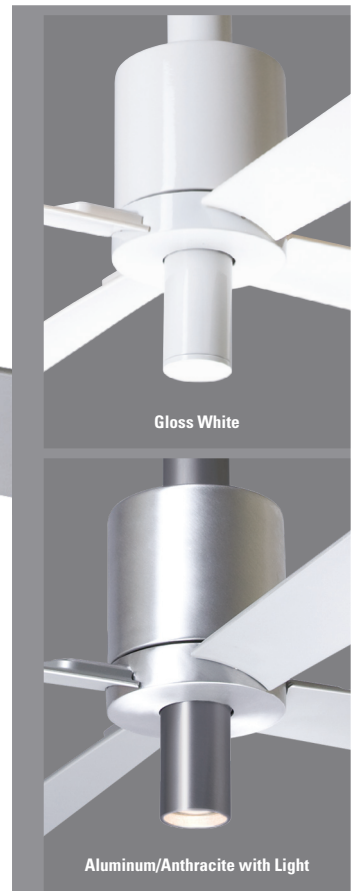

RENOWNED SPANISH DESIGNER JORGE PENSI HAS CONTRIBUTED A NEW AND IMAGINATIVE INTERPRETATION OF THE CEILING FAN TO OUR COLLECTION. THE PENSI FAN IS A PURE EXPRESSION OF MINIMAL DESIGN AND MAXIMUM PERFORMANCE. THE PENSI OFFERS CURVED MOLDED BLADES FOR HIGH EFFICIENCY AND AN MR-16 DOWN LIGHT, IDEAL FOR HIGHLIGHTING THE AREA BENEATH.

Aluminum with Anthracite Down Rod

Gloss White

Aluminum/Anthracite with Light

PENSI

Finish	Blade Diameter	Blade Color	Light Option	Control Option
# PEN-				
▲ GW Gloss White ▲ AA Aluminum/Anthracite	▲ 50 50" Span	▲ WH White ▲ AL Aluminum	▲ NL No Light ▲ 150 50W GU-10 spot	▲ NC No Control ▲ 001 Fan Speed Only ▲ 002 Fan & Light - 3 wire ▲ 003 Handheld Remote ▲ 004 Fan & Light - 2 wire ▲ 005 Wall/Remote Combo