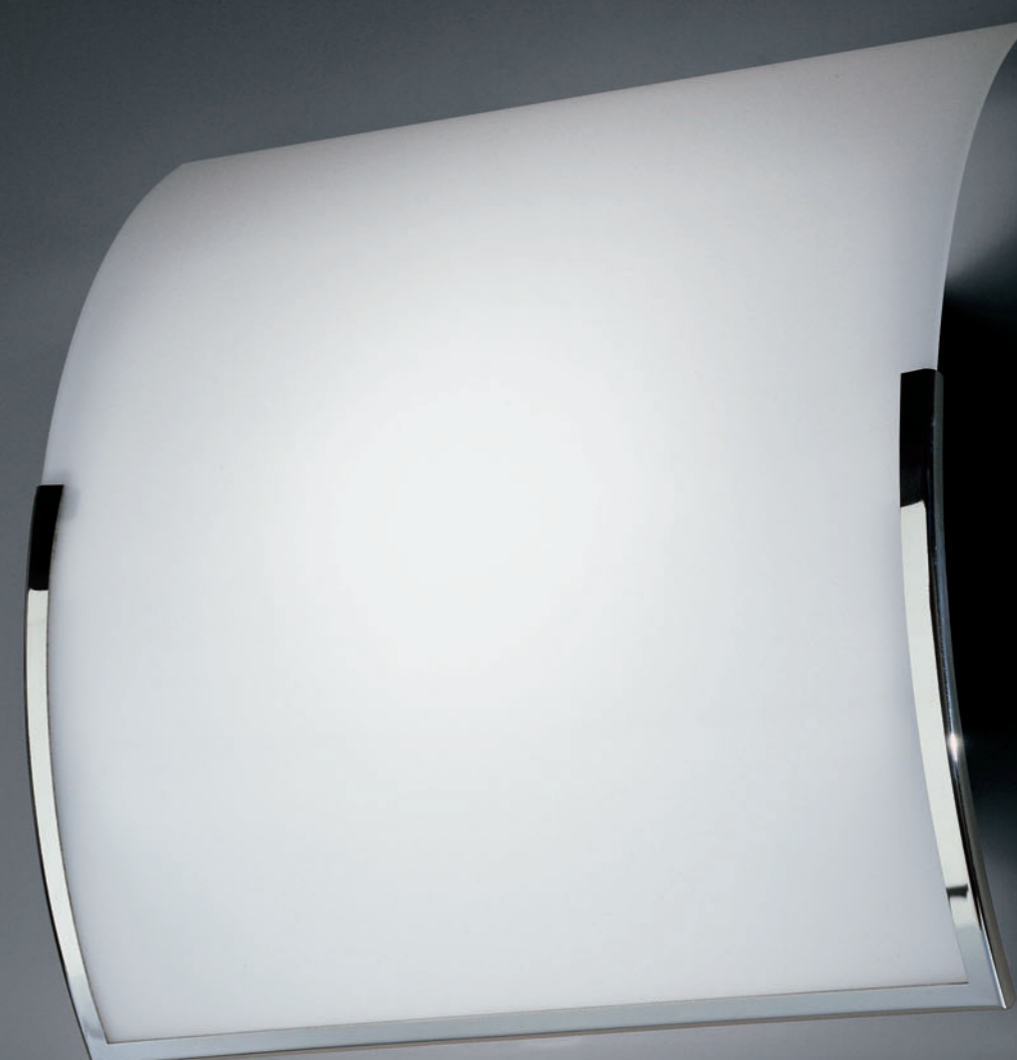

Columba major

LCM HWS 31
200W, R7s, QT-DE, linear halogen, 114 mm