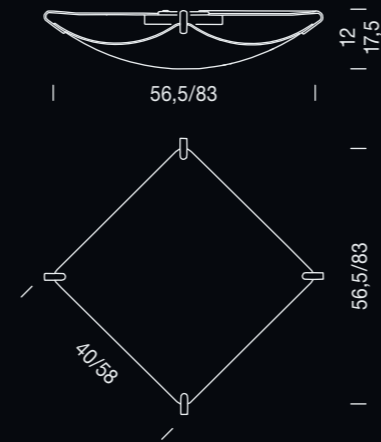

VELA

DESIGN STEFANO MARCATO

VELA

VEL EWW 31

2X100W, E27, A60,
INCANDESCENT

VEL HWW 31

200W, R7S, QT-DE,
LINEAR HALOGEN, 114 MM

VEL FWW 31

2X26W, G24D-3, TC-D,
COMPACT FLUORESCENT

VELA MAJOR

VEM EWW 31

2X100W, E27, A60,
INCANDESCENT

VEM HWW 31

300W, R7S, QT-DE,
LINEAR HALOGEN, 114 MM

VEM FWW 31

2X36W, 2G10, TC-F,
COMPACT FLUORESCENT