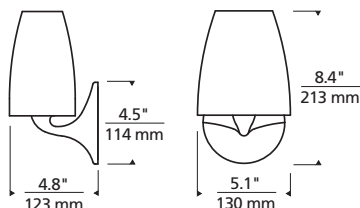

# Eden with Shade

wc\_eden\_shade\_spec.pdf

CHARTREUSE

Shown approximately 30% actual size.

AMBER

FROST

## WEIGHT

3.70 lb./1.67 kg. ±