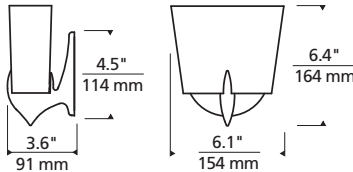

Jaclien Wall

JACKIFIORE
Shown approximately 30% actual size.

JACKIAMBRA

JACKIFROST

ON THE BEACH

DESCRIPTION

Trapezoid of layered glass with reflective white interior. Die cast base. Provides ambient, up, and down-light. Includes transformer to convert standard 120 volt line voltage to 12 volts. ADA compliant.