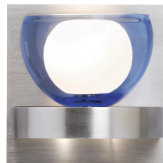

# Java Wall

CRYSTAL

Shown approximately 30% actual size.

AMBER

BLUE

## DESCRIPTION

Colored glass surrounds a small frost sphere. Die cast base. Provides ambient and up- and down-light. Includes transformer to convert standard 120 volt line voltage to 12 volts.