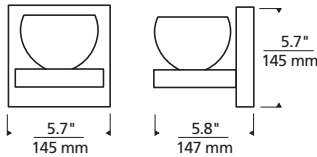

# Java Wall

CRYSTAL

Shown approximately 30% actual size.

AMBER

BLUE