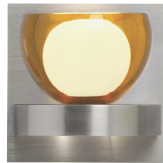

# Java Wall

CRYSTAL

Shown approximately 30% actual size.

AMBER

BLUE

## DESCRIPTION

Colored glass surrounds a small frost sphere. Die cast base. Provides ambient and up- and down-light. Includes transformer to convert standard 120 volt line voltage to 12 volts.