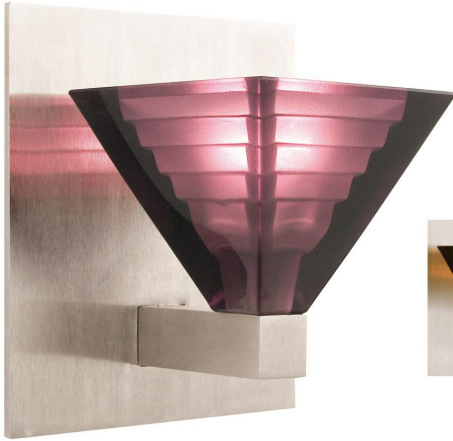

Pyramid Wall

wc_pyramid_wall_spec.pdf

AMETHYST
Shown approximately 30% actual size.

AMBER

COBALT

FROST

DESCRIPTION

Classic shape enhanced with a subtle inner step pattern. Made of pressed glass. Die cast base. Provides ambient and up-light. Includes transformer to convert standard 120 volt line voltage to 12 volts. ADA compliant.

INSTALLATION

This product can mount to either a 4" square electrical box with round plaster ring or an octagonal electrical box (not included). Transformer fits in electrical box. For wall mount use only.

DIMMING

Dimmable with a standard incandescent dimmer (not included).

COLOR

Amber, amethyst, cobalt, frost.

FINISH

Antique bronze, chrome, satin nickel.

LAMP

Low-voltage, 12 volt Halogen bi-pin lamp up to 35 watts with Pyrex glass shield (included).

WEIGHT

2.00 lb./0.90 kg. ±

ORDERING INFORMATION

700WSPYR

COLOR	FINISH
A AMBER	Z ANTIQUE BRONZE
M AMETHYST	C CHROME
P COBALT	S SATIN NICKEL
F FROST	

700WSPYR _____

FIXTURE TYPE: _____

JOB NAME: _____