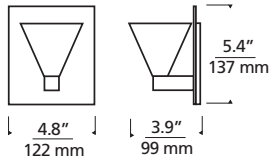

Pyramid Wall

wc_pyramid_wall_spec.pdf

AMETHYST
Shown approximately 30% actual size.

AMBER

COBALT

FROST

DESCRIPTION

Classic shape enhanced with a subtle inner step pattern. Made of pressed glass. Die cast base. Provides ambient and up-light. Includes transformer to convert standard 120 volt line voltage to 12 volts. ADA compliant.

WEIGHT

2.00 lb./0.90 kg. ±

ORDERING INFORMATION

700WSPYR

COLOR	FINISH
A AMBER	Z ANTIQUE BRONZE
M AMETHYST	C CHROME
P COBALT	S SATIN NICKEL
F FROST	

700WSPYR _____

FIXTURE TYPE: _____

JOB NAME: _____