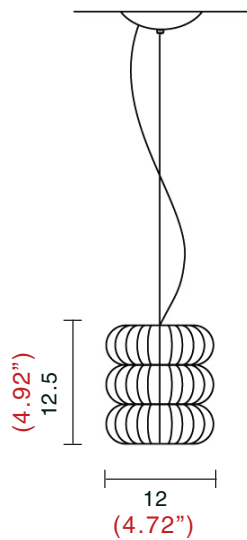

ECOS S

TYPE:

PROJECT NAME:

ECOS S

TYPE: Suspension Lamp

DESCRIPTION:

Collection of lamps in chrome, the metal spirals are available in the colours: chrome, polish white and polish black, the models PL55 and TE are completely in chrome, polish white or polish black, the diffuser are in transparent or sanded pirex glass.

ECOS S1 Dimensions

Lamping:

1 x MAX 60W G9 Halopin