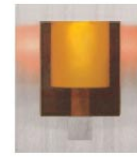

CUBE

TYPE:

PROJECT NAME:

CUBE

TYPE: Wall Lamp

DESCRIPTION:

Classic geometric shape made of pressed glass. Die-cast base. Provides ambient and up-light. Includes transformer and 12 volt, 35 watt halogen bi-pin lamp. Dimmable with standard incandescent dimmer. Incandescent version dimmable with standard incandescent dimmer. ADA compliant.

FROST
THREE-QUARTER VIEW

AMBER

AMETHYST

COBALT

CUBE Dimensions

SPECIFICATION SHEET

LAMPING: 1 x 35W Hal T4

FINISH

- Z. ANTIQUE BRONZE
- C. CHROME
- S. SATIN NICKEL

COLOR:

- A. AMBER
- M. AMETHYST
- C. COBALT
- F. FROST

Luminart®

81B RONALD AVENUE | TORONTO ONTARIO | M6E 4M9 CANADA | T 416.780.9775 | F 416.780.1630 | WWW.LUMINARTLIGHTING.COM