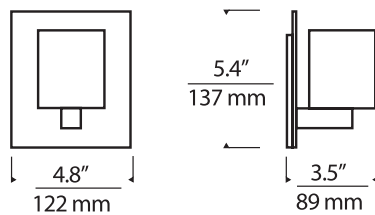

CUBE

TYPE:

PROJECT NAME:

CUBE

TYPE: Wall Lamp

DESCRIPTION:

Classic geometric shape made of pressed glass. Die-cast base. Provides ambient and up-light. Includes transformer and 12 volt, 35 watt halogen bi-pin lamp. Dimmable with standard incandescent dimmer. Incandescent version dimmable with standard incandescent dimmer. ADA compliant.

FROST
THREE-QUARTER VIEW

AMBER

AMETHYST

COBALT

CUBE Dimensions

SPECIFICATION SHEET

LAMPING: 1 x 35W Hal T4

FINISH