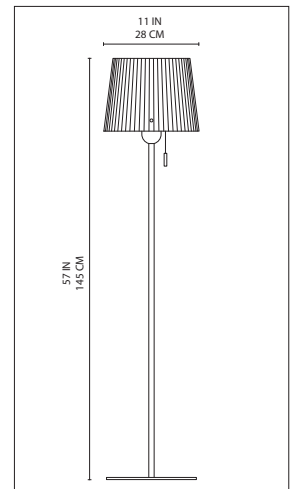

# Jupe floor

Peclar Nalbandian. Guy Burr 2005

Floor standing luminaire for diffused incandescent lighting.

- diffuser in molded, ribbed, sanded white glass
- base and socket cover in polished aluminum
- stem and diffuser supports in chrome plated steel
- on/off pull cord switch
- in-line dimmer on clear cord