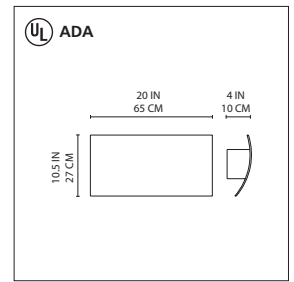

# Alena shielded wall

Rodney Ross

Wall mounted luminaire for indirect and direct incandescent or fluorescent lighting.

- body constructed of anodized brushed aluminum and steel
- mounting to standard electrical junction boxes

## Alena shielded wall

incandescent source

• 2x75W (E26/A19).....

fluorescent source

• 2x13W (GX23/T4).....