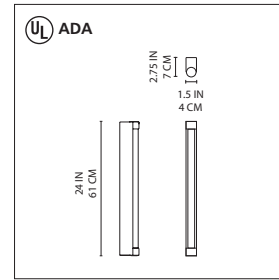

Basic strip 24-36-48 wall

Ron Rezek

Wall mounted luminaire for direct linear fluorescent lighting particularly suited for bathroom mirror applications.

- linear exposed fluorescent lamp
- body in aluminum extrusion with natural anodized or matte white powder coated finish
- end caps in chrome, silver, or white finish
- mounting to standard electrical junction boxes at center of luminaire
- fixture is supplied with a white powder coated cover plate for mounting on junction boxes and fitting for optional "pigtail" conduit for mounting without a cover plate as show in image on opposite page

Basic strip 24 wall

fluorescent source

• 1x17W (G13/T8).....

Basic strip 36 wall

fluorescent source

• 1x25W (G13/T8).....

Basic strip 48 wall

fluorescent source

• 1x32W (G13/T8).....

white end cap

silver end cap

chrome end cap