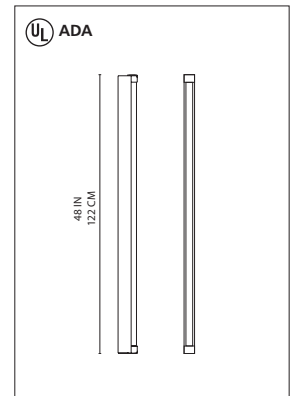

Basic strip 24-36-48 wall

Ron Rezek

Wall mounted luminaire for direct linear fluorescent lighting particularly suited for bathroom mirror applications.

- linear exposed fluorescent lamp
- body in aluminum extrusion with natural anodized or matte white powder coated finish
- end caps in chrome, silver, or white finish
- mounting to standard electrical junction boxes at center of luminaire
- fixture is supplied with a white powder coated cover plate for mounting on junction boxes and fitting for optional "pigtail" conduit for mounting without a cover plate as show in image on opposite page

Basic strip 24 wall

fluorescent source

• 1x17W (G13/T8).....

Basic strip 36 wall

fluorescent source

• 1x25W (G13/T8).....

Basic strip 48 wall

fluorescent source

• 1x32W (G13/T8).....

white end cap

silver end cap

chrome end cap