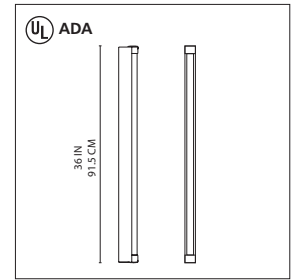

Basic strip 24-36-48 wall

Ron Rezek

Wall mounted luminaire for direct linear fluorescent lighting particularly suited for bathroom mirror applications.

- linear exposed fluorescent lamp
- body in aluminum extrusion with natural anodized or matte white powder coated finish
- end caps in chrome, silver, or white finish
- mounting to standard electrical junction boxes at center of luminaire
- fixture is supplied with a white powder coated cover plate for mounting on junction boxes and fitting for optional "pigtail" conduit for mounting without a cover plate as show in image on opposite page

Basic strip 24 wall

fluorescent source

• 1x17W (G13/T8).....

Basic strip 36 wall

fluorescent source

• 1x25W (G13/T8).....

Basic strip 48 wall

fluorescent source

• 1x32W (G13/T8).....

white end cap

silver end cap

chrome end cap