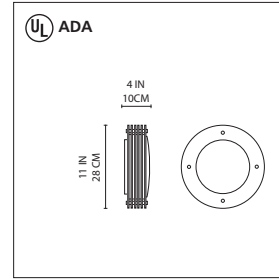

Lyra disc 11-14 wall/ceiling

Kolbe+Sekles

Wall or ceiling mounted luminaire for direct and diffused incandescent or fluorescent lighting.

- body composed of multi-layered discs of stamped metal alloy in painted matte nickel or matte white finish
- stainless steel fasteners
- diffuser in convex pressed white glass with etched finish
- mounting to standard electrical junction boxes