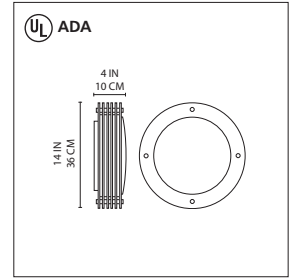

Lyra disc 11-14 wall/ceiling

Kolbe+Sekles

Wall or ceiling mounted luminaire for direct and diffused incandescent or fluorescent lighting.

- body composed of multi-layered discs of stamped metal alloy in painted matte nickel or matte white finish
- stainless steel fasteners
- diffuser in convex pressed white glass with etched finish
- mounting to standard electrical junction boxes