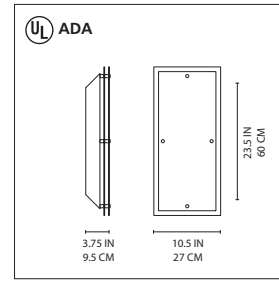

Ventana 10-18-28 wall/ceiling

PDA Studio

Wall or ceiling mounted luminaire for diffused fluorescent lighting.

- diffuser of two panes of plate glass
- outer pane is acid etched with clear borders and inner pane painted glass with clear borders
- acrylic pane option available
- diffuser fasteners in chromed steel
- white powder coated steel frame
- mounting to standard electrical junction boxes