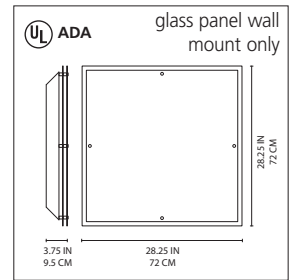

fluorescent source
• 2x24W (2G11/T5).....

Ventana 28 wall/ceiling

fluorescent source
• 4x39W (2G11/T5).....