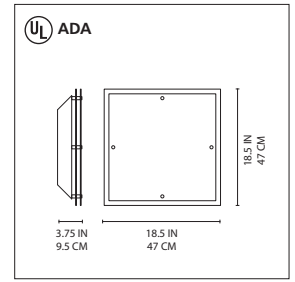

Ventana 18 wall/ceiling